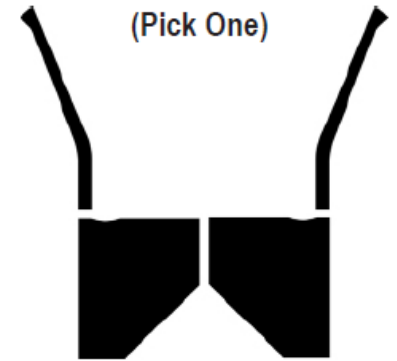

DCM CLASSICS

I-155-3638

1936-38 Dodge Truck

Second Series

Complete Interior Kit, Includes Headliner, Cowl Panels, Rear Cab Cover, Door Panels

Dodge Truck Interior Kits are an exact duplicate of original patterns supplied by our customers. We use a leather-grained ABS material that will not warp with heat or moisture, scratch or chip.

with Factory Etching

with Factory Etching

Please compare cowl and door panels to your truck and specify which ones you need.

(Pick One)

Cowl/Windshield Stanchions

(Pick One)

Cowl/Windshield Stanchions