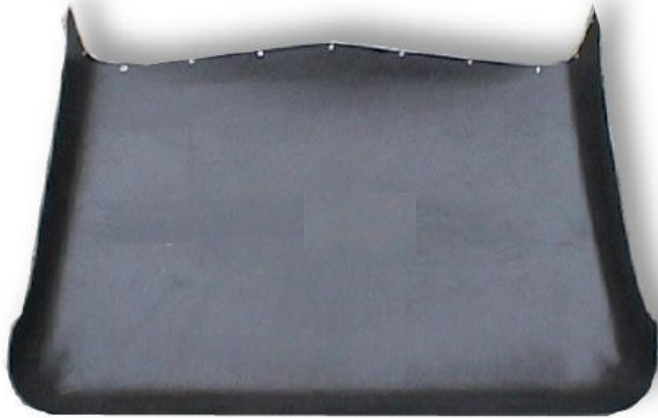

**DCM**  
**CLASSICS**

I-155-4668-PW

1946-68 Dodge Power Wagon

Complete Interior Kit, Includes Headliner, Cowl Panels, Rear Cab Cover, Door Panels

**Dodge Truck Interior Kits are an exact duplicate of original patterns supplied by our customers. We use a leather-grained ABS material that will not warp with heat or moisture, scratch or chip.**

**Cowl/Windshield Stanchions**