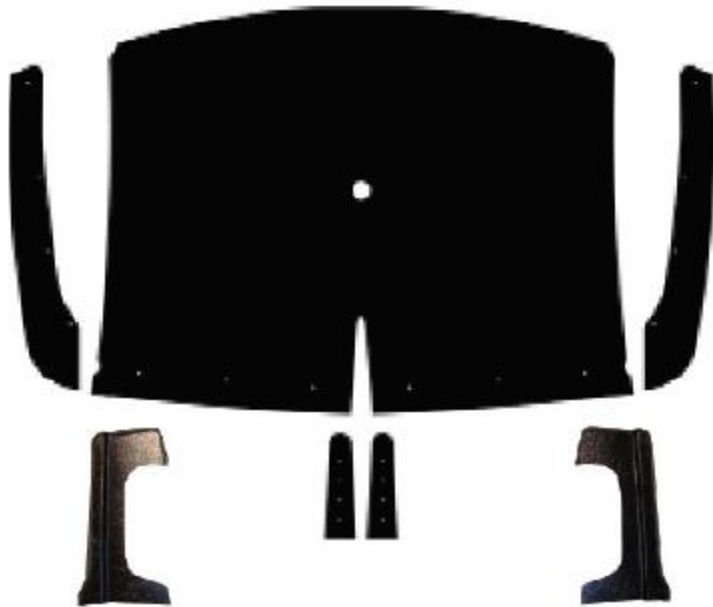

DCM CLASSICS

I-155-5760-LR

1957-60 Dodge Truck Large Window Cab

Complete Interior Upholstery Panel Kit, Includes
Headliner, Cowl Panels, Rear Cab Cover, Door Panels

Large Window Headliner Kit
Rear Window 36" wide and 12" tall

Truck Side Cowl Panel Kit

Dodge Truck Interior Kits are an exact duplicate of original patterns supplied by our customers. We use a leather-grained ABS material that will not warp with heat or moisture, scratch or chip. Truck Cowl Panels and the Rear Cab Cover Panel Kit is the same for all years.

Truck Door Panel Kit-Flat

The door panel kit on the early trucks (55-56) are molded with the OEM Rib Pattern. The door panels on the later trucks (57-60) are flat.

Rear Cab Cover Kit