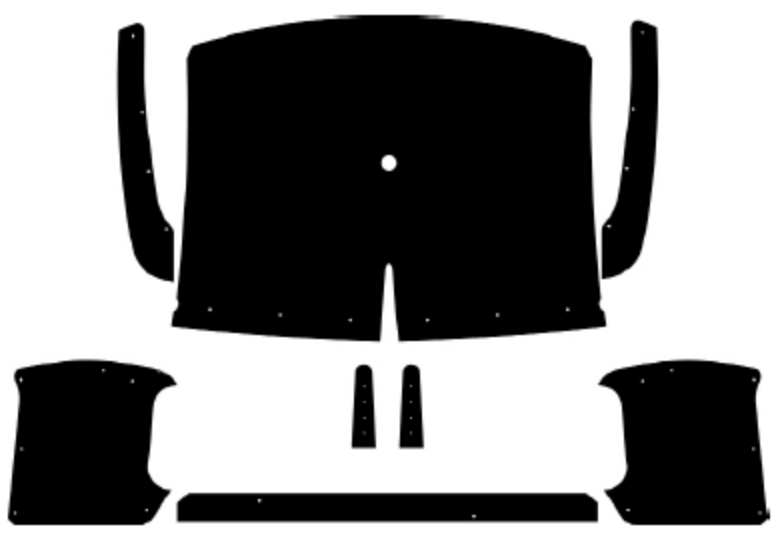

I-155-5760-SR  
1957-60 Dodge Truck Small Window Cab

Complete Interior Upholstery Panel Kit, Includes Headliner, Cowl Panels, Rear Cab Cover, Door Panels

1957-60 Dodge Truck  
Small Window Headliner Kit  
Rear Window 30" wide and 12" tall

Truck Side Cowl Panel Kit

Dodge Truck Interior Kits are an exact duplicate of original patterns supplied by our customers. We use a leather-grained ABS material that will not warp with heat or moisture, scratch or chip. Truck Cowl Panels and the Rear Cab Cover Panel Kit is the same for all years.

Truck Door Panel Kit-Flat

The door panel kit on the early trucks (55-56) are molded with the OEM Rib Pattern. The door panels on the later trucks (57-60) are flat.

Rear Cab Cover Kit